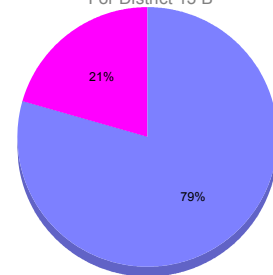

Membership Results 2011-2012

Goal, New, Dropped, Gain/Loss

Comparison of Membership Gain/Loss

Current Year Compared to the Previous Year

Gender Comparison 2010-2011

For District 13 B

Oct/Nov/Dec
Male Female