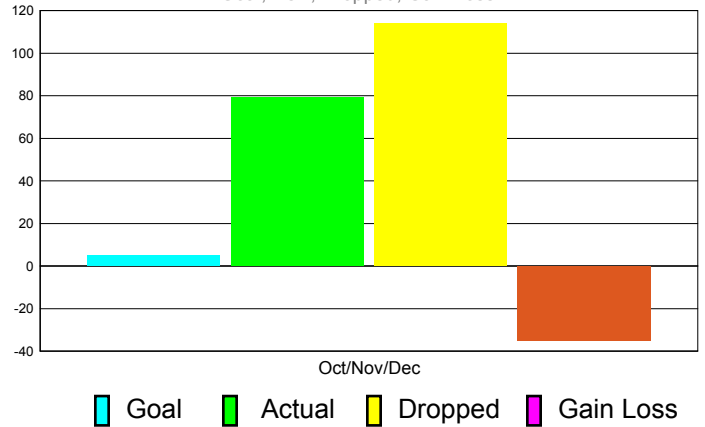

Membership Results 2011-2012

Goal, New, Dropped, Gain/Loss